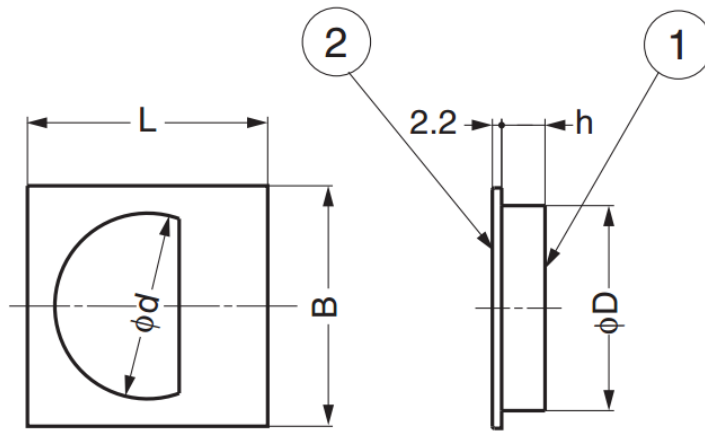

GSKH (GSP) Recessed Pull

Features

- Available in two finishes

Installation

No.	Material	Finish/Colour
①	High Impact Polystyrene	Black
②	Stainless Steel 304 / Brass	Satin / Polished Brass

Part No.	Material	L	B	h	D	d
GSP-35/PB	Brass	44	44	9.8	35.1	31
GSKH-44 (GSP-35/S)	Stainless Steel 304, Satin Finish					
GSKH-47 (GSP-38/S)		47	47	10.3	37.6	34
GSKH-57 (GSP-48/S)		57	57	10.3	48.6	44